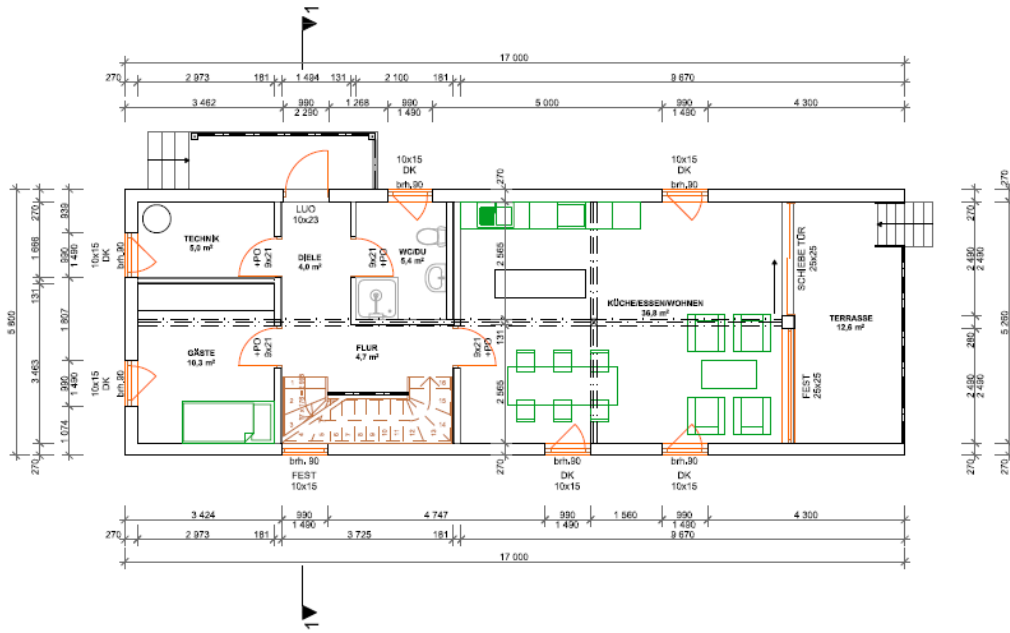

POLARLIFEHAUS®

FINEST FROM FINLAND

POLARLIFEHAUS®
FINEST FROM FINLAND